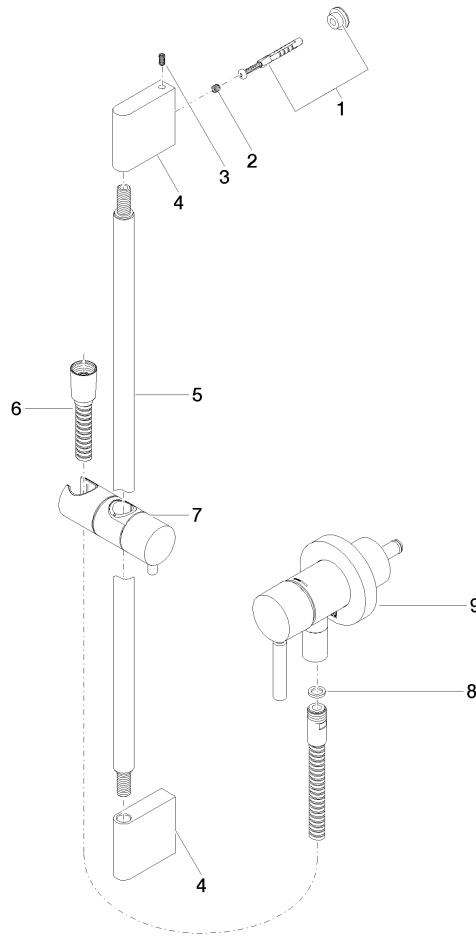

Concealed single-lever mixer with integrated shower connection with shower set - Chrome

TARA

ST 050 205 6660

Fits: TARA, META

- cover plate Ø 78 mm
 - metal shower hose 1750mm with integrated anti-twist protection
 - slide bar
 - Three or five settings: COMPACT RAIN, COMPACT SOFT FLOW, COMPACT AQUAPRESSURE FLOW, max. flow rate l/min (at 3 bar)
 - spray head Ø 100mm
- Intrinsic protection against back flow.**

Fits: TARA, META

- cover plate Ø 78 mm
- metal shower hose 1750mm with integrated anti-twist protection
- slide bar

This article does not include a hand shower!

Intrinsic protection against back flow.

Article cannot be extended, please check the depth of the installation location!

Concealed single-lever mixer with integrated shower connection with shower set - Chrome

TARA

ST 050 205 6660

Concealed single-lever mixer with integrated shower connection with shower set - Chrome

TARA

Certificates

Belgaqua_21-025- WRAS_2011027. LGA_29569.
27_1.

ST 050 205 6660

Spare parts list

No.	Item Number	Name	Quantity used	Delivery time
1	05 17 20 726 02 90	fixing set	1	2
2	09 31 11 049 90	pin	2	2
3	04 31 11 113 00 90	pin	2	2
4	08 17 97 054-00	holder	2	10
5	90 28 22 597 00-00	holder	1	10
6	28 322 970-00	Metal shower hose 1/2" x 3/8" x 1750 mm - Chrome	1	2
7	12 580 970-00	Slide unit - Chrome	1	10
8	90 14 20 026 00 90	seal	1	2
9	36 045 660-00	Concealed single-lever mixer with cover plate with integrated shower connection - Chrome	1	10